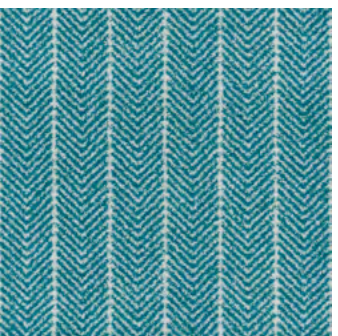

# GENERATION GAP™ 2125

06 Sailor

01 Linen

01 Linen

02 Khaki

03 Clay

04 Mist

05 Cloudy

06 Sailor

07 Patriot Blue

08 Sea Glass

09 Blush