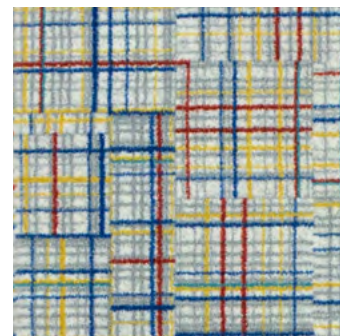

FREE SPIRIT™
2168

06 Playful