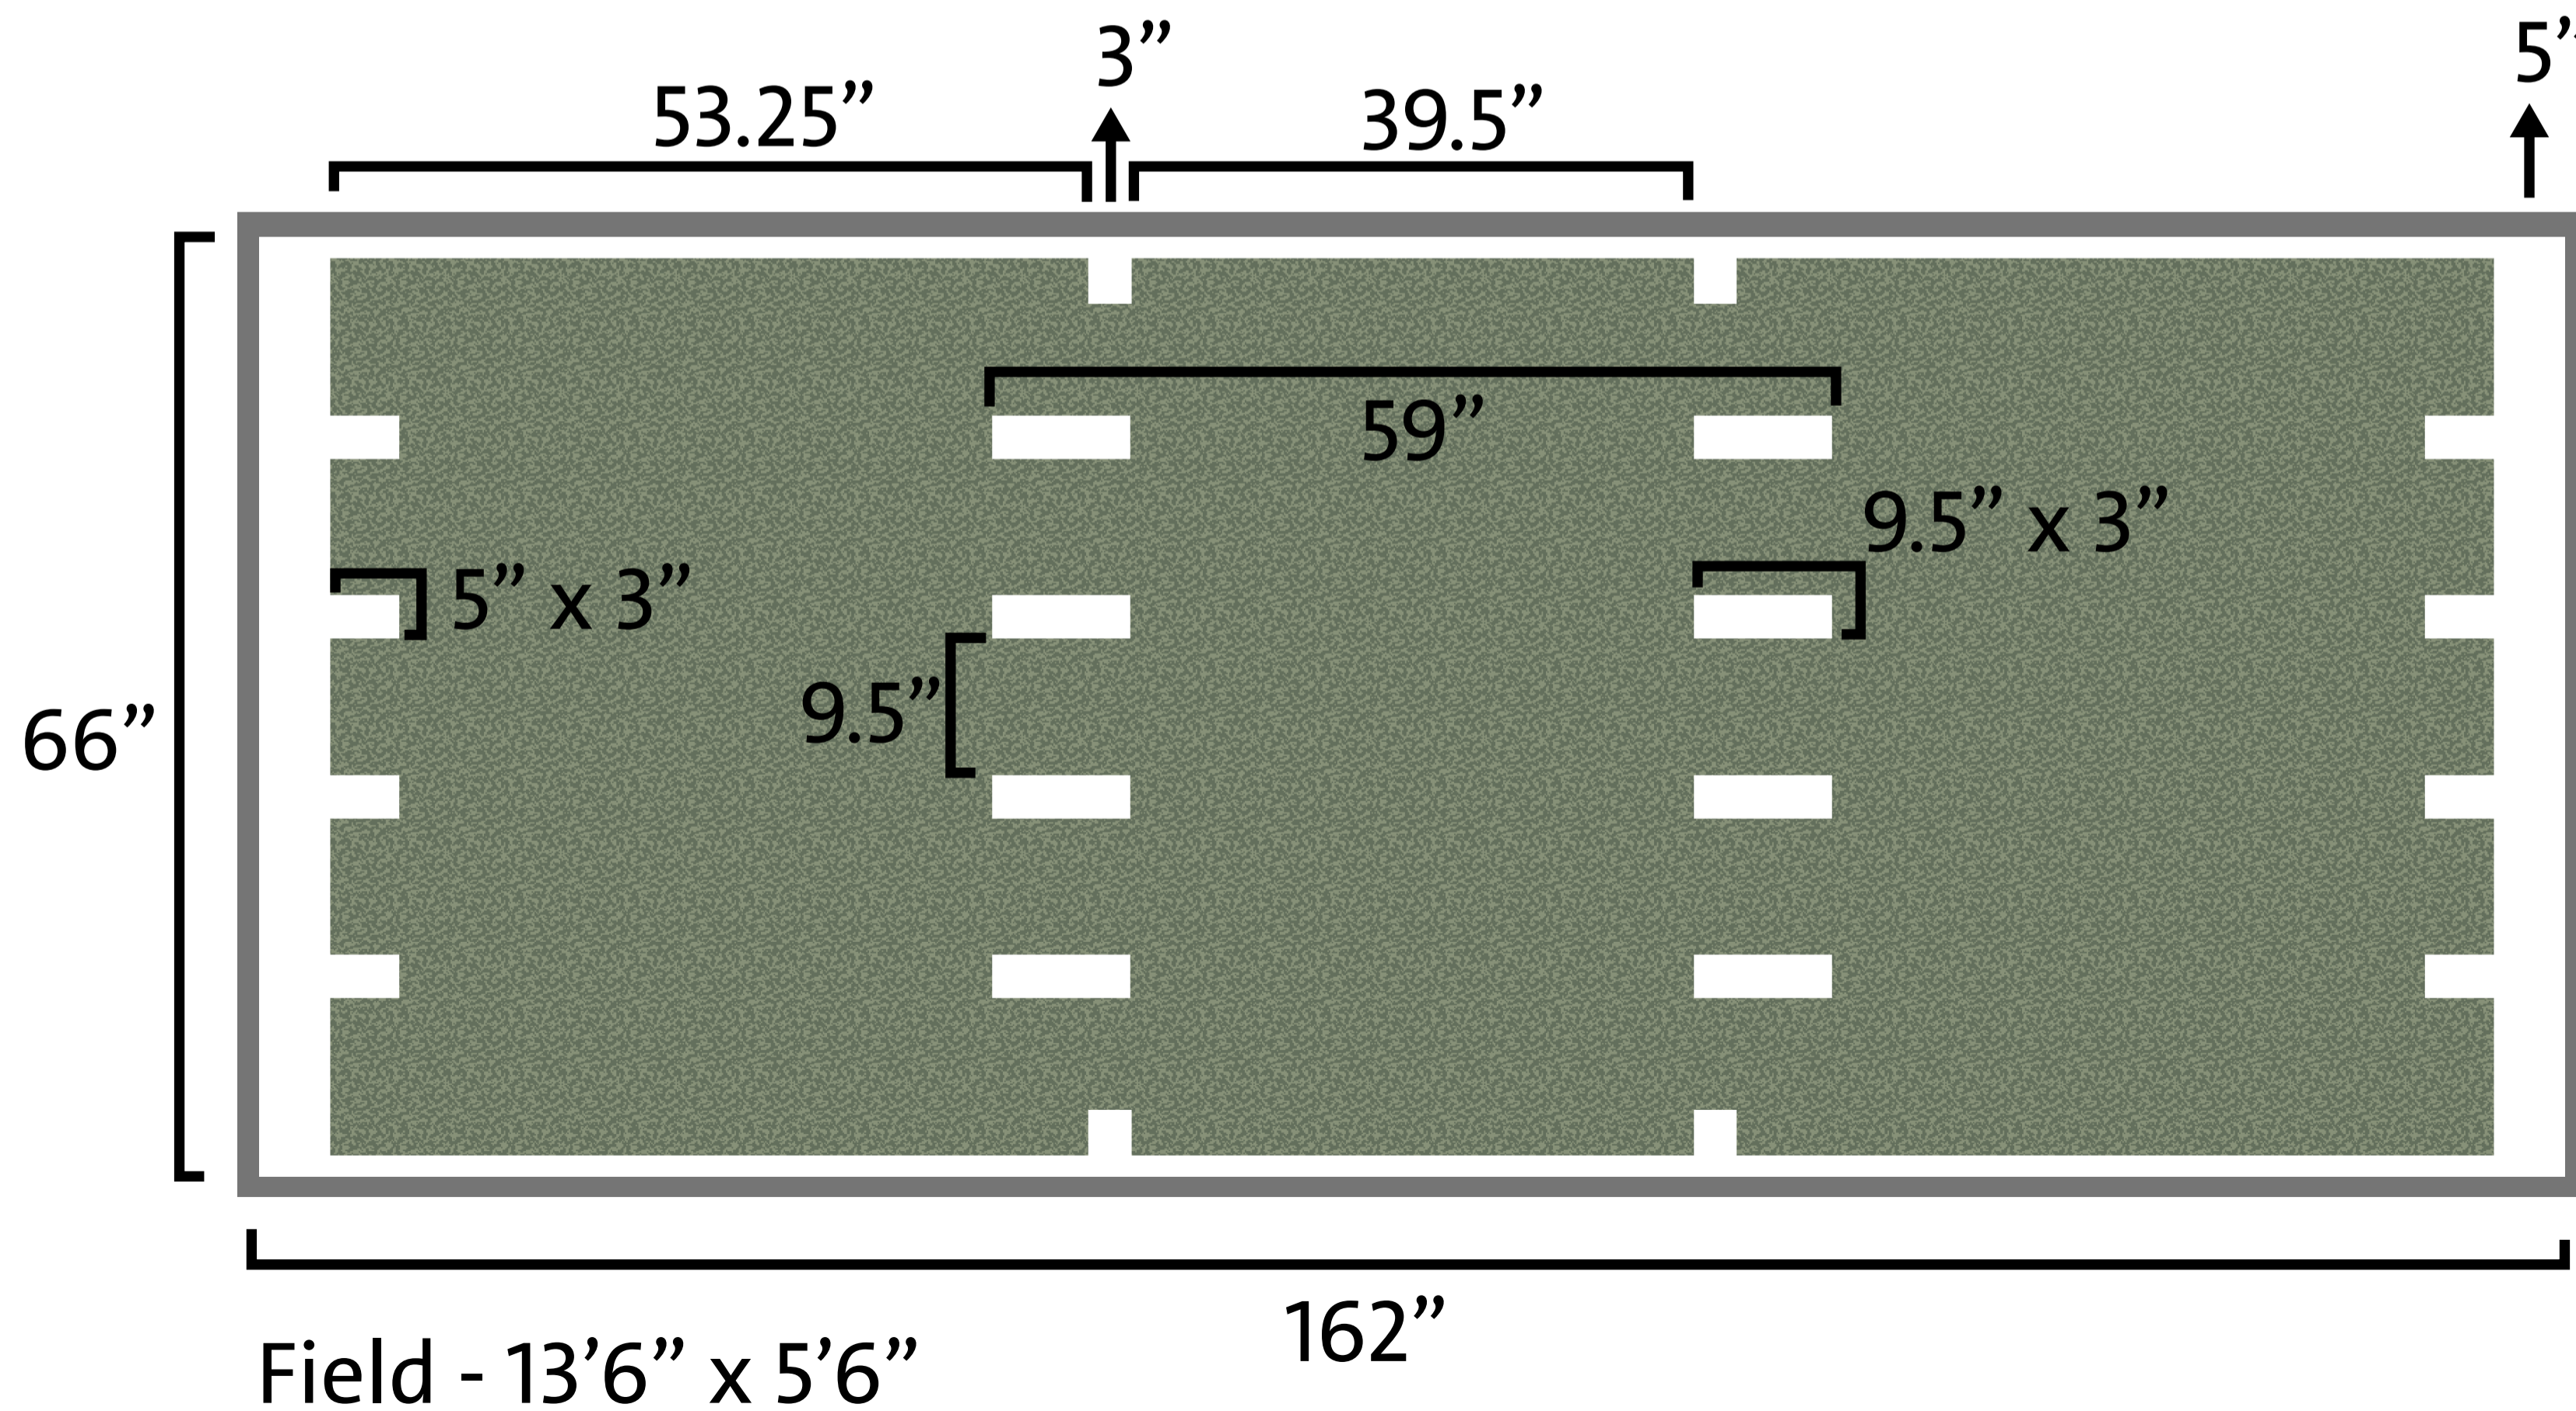

## Gridiron #1739

Grass border - 40.5"

Tick mark is 3" x 9.5" when repeated