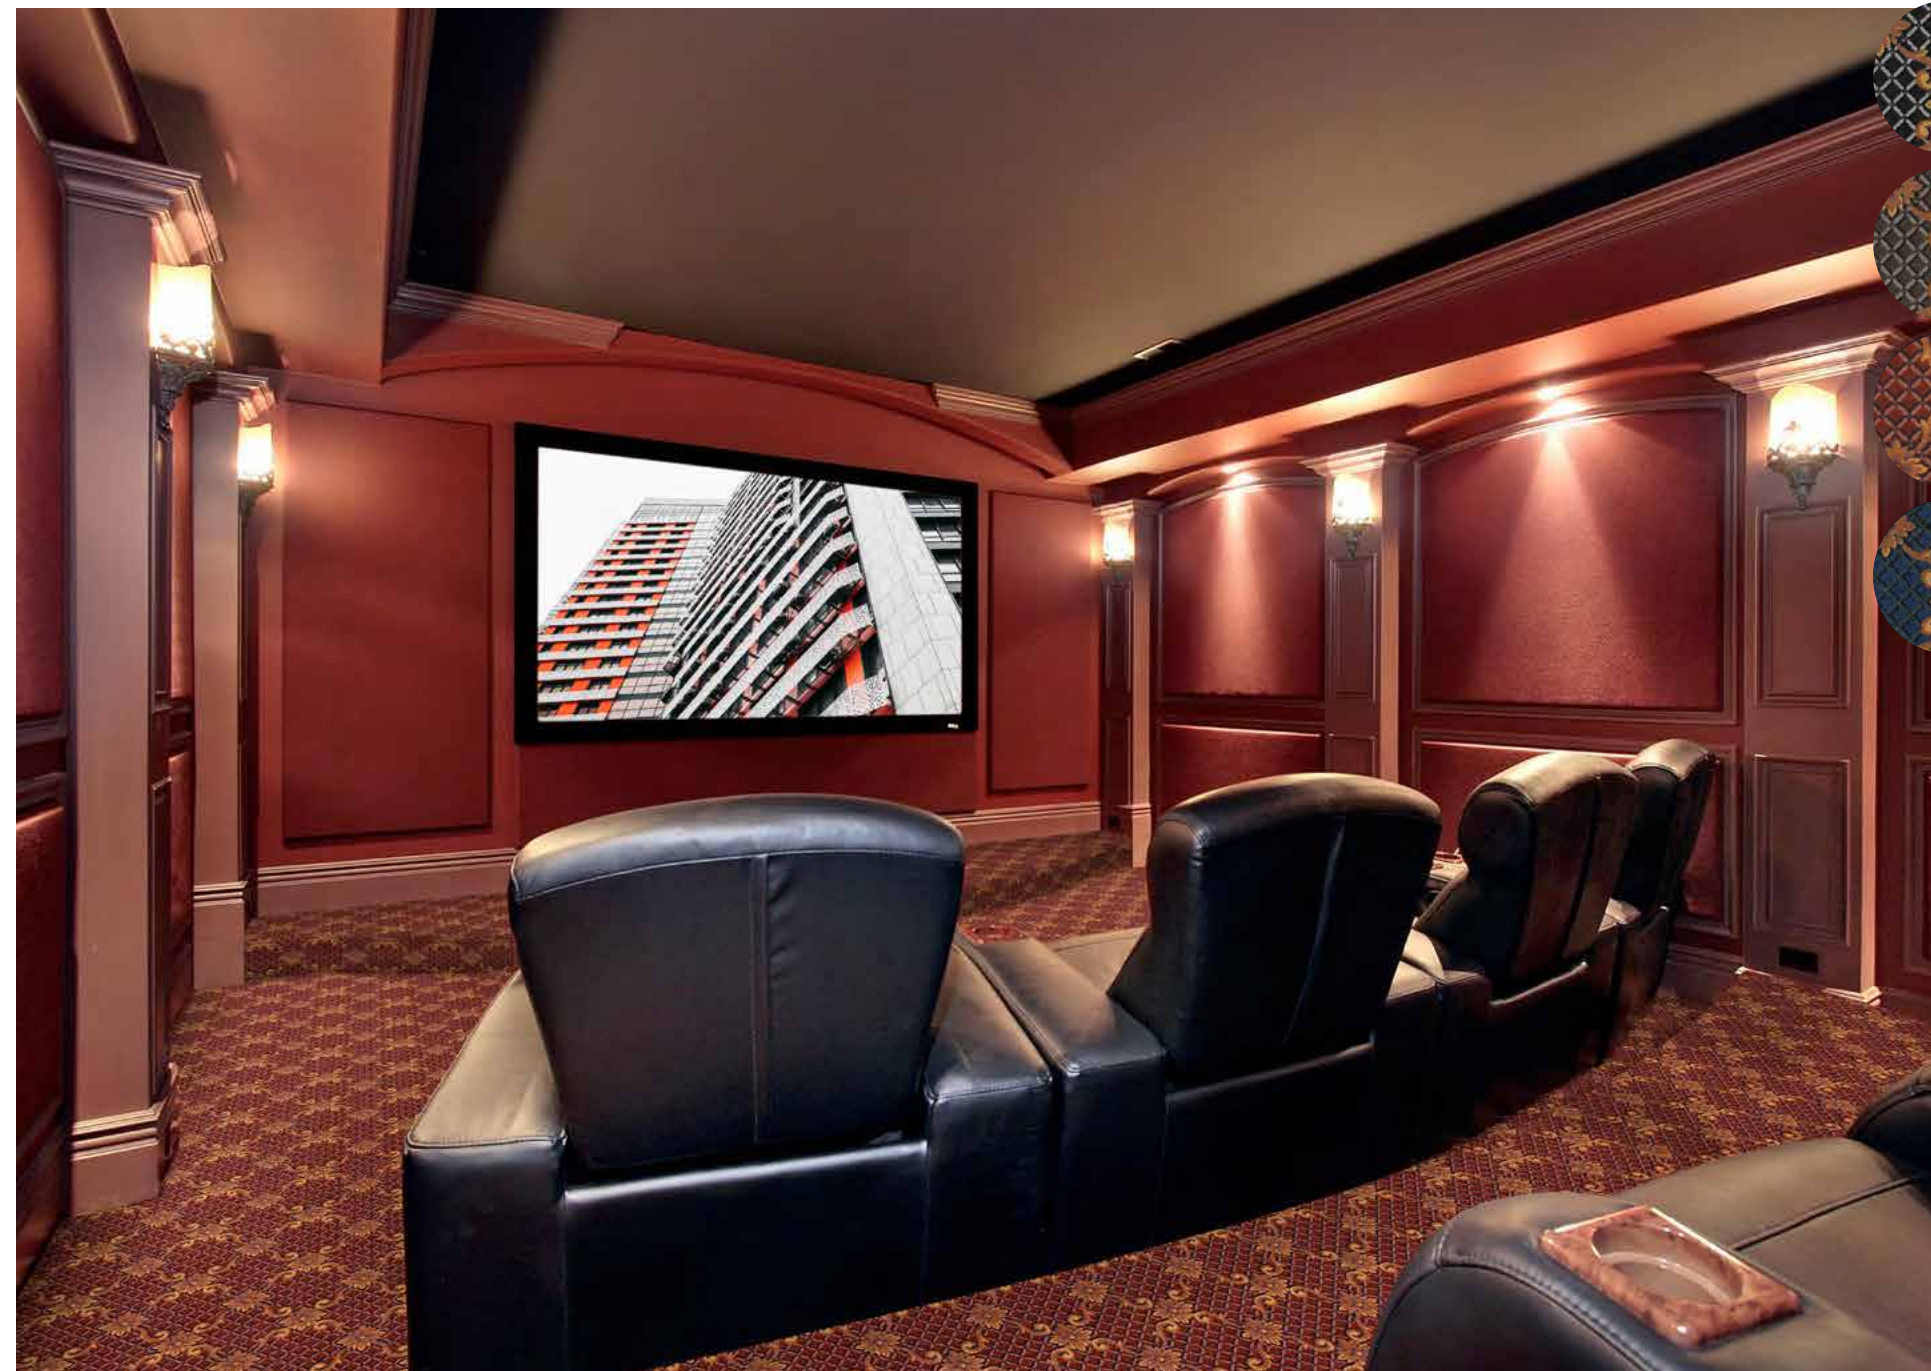

QUEEN ANNE - 1764