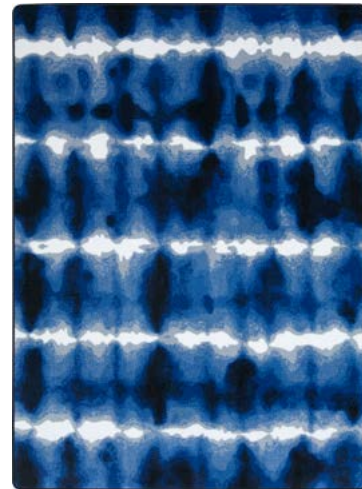

SOUND OFF 1986

Colors:

01 Cobalt

Sizes

3' 10" x 5' 4"

5' 4" x 7' 8"

7' 8" x 10' 9"

10' 9" x 13' 2"