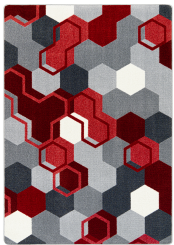

Product Details

Collection:	Kid Essentials®
Fiber	Premium WearOn® Nylon
Product Type:	Area Rugs
Backing:	SoftFlex®
Country of Origin:	USA
Additional Options:	<ul style="list-style-type: none"> 3'10" x 5'4" Rectangle 5'4" x 7'8" Rectangle 7'8" x 10'9" Rectangle 10'9" x 13'2" Rectangle 5'4" Round 7'7" Round 13'2" Round

Colors

01 Blue

Blue

02 Orange

Orange

03 Red

Red

Specifications are subject to normal manufacturing tolerances.
Sizes are approximate and actual carpet color may vary.