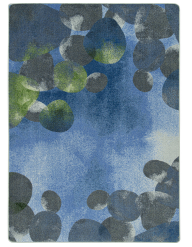

Riverstone™ combines calming organic shapes with gradations of color reminiscent of the weathered, sedimentary rocks found just below the surface of a babbling stream. Children can use this attractive rug with grounding stones to practice breathing and mindfulness techniques, allowing their minds to wander along the riverbank, imagining the movement of the water and the sand between their toes, minimizing stress and anxiety and improving sensory awareness.

## Product Details

<b>Collection:</b>	Kid Essentials® WorkSpace™
<b>Fiber</b>	Premium WearOn® Nylon
<b>Product Type:</b>	Area Rugs
<b>Backing:</b>	SoftFlex®
<b>Country of Origin:</b>	USA
<b>Additional Options:</b>	5'4" x 7'8" Rectangle 7'8" x 10'9" Rectangle 7'7" Round 5'4" Round 10'9" x 13'2" Rectangle 13'2" Round

01 Gray

Gray

02 Teal

Teal

03 Blue

Blue

Specifications are subject to normal manufacturing tolerances.  
Sizes are approximate and actual carpet color may vary.

[www.joycarpets.com](http://www.joycarpets.com)