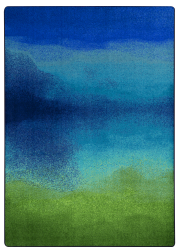

Colors

01 Marine