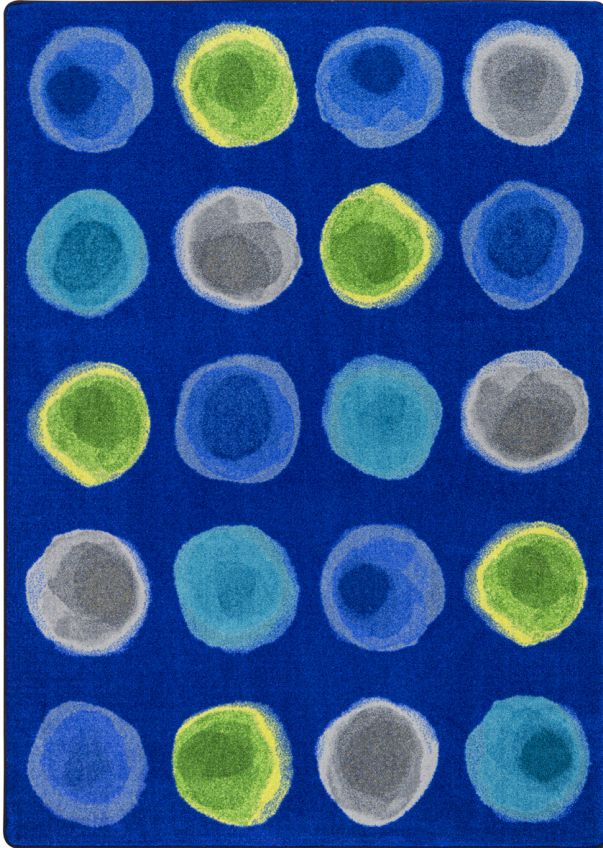

# Watercolor Spots #2143

Watercolor Spots™ utilizes dramatic watercolor blooms organized in rows to create an unexpected interpretation of the classic organizational rug. Children will be drawn to the bright, blended layers of color and will be eager to spend time sitting, learning and playing on this colorful classroom carpet.

The Size C rug has 20 spots, and Sizes D and G have 30 spots each.

Lightspeed™ QuickShip Product - select sizes available to ship in 3 days!

## Product Details

<b>Collection:</b>	Kid Essentials®
<b>Fiber</b>	Premium WearOn® Nylon
<b>Product Type:</b>	Area RugsQuickShip
<b>Backing:</b>	SoftFlex®
<b>Country of Origin:</b>	USA
<b>Additional Options:</b>	5'4" x 7'8" Rectangle 7'8" x 10'9" Rectangle 10'9" x 13'2" Rectangle

## Colors

02 Marine

Marine

01 Rainbow

Rainbow

Rainbow

Specifications are subject to normal manufacturing tolerances.  
Sizes are approximate and actual carpet color may vary.

[www.joycarpets.com](http://www.joycarpets.com)