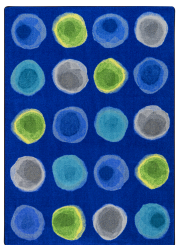

# Watercolor Spots #2143

Watercolor Spots™ utilizes dramatic watercolor blooms organized in rows to create an unexpected interpretation of the classic organizational rug. Children will be drawn to the bright, blended layers of color and will be eager to spend time sitting, learning and playing on this colorful classroom carpet.

The Size C rug has 20 spots, and Sizes D and G have 30 spots each.

Lightspeed™ QuickShip Product - select sizes available to ship in 3 days!

## Product Details

<b>Collection:</b>	Kid Essentials®
<b>Fiber</b>	Premium WearOn® Nylon
<b>Product Type:</b>	Area RugsQuickShip
<b>Backing:</b>	SoftFlex®
<b>Country of Origin:</b>	USA
<b>Additional Options:</b>	5'4" x 7'8" Rectangle 7'8" x 10'9" Rectangle 10'9" x 13'2" Rectangle

## Colors

02 Marine

Marine

01 Rainbow

Rainbow

Rainbow

Specifications are subject to normal manufacturing tolerances.  
Sizes are approximate and actual carpet color may vary.

[www.joycarpets.com](http://www.joycarpets.com)