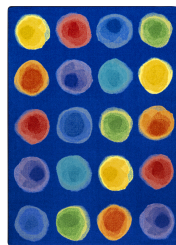

# Watercolor Spots #2143

Watercolor Spots™ utilizes dramatic watercolor blooms organized in rows to create an unexpected interpretation of the classic organizational rug. Children will be drawn to the bright, blended layers of color and will be eager to spend time sitting, learning and playing on this colorful classroom carpet.

The Size C rug has 20 spots, and Sizes D and G have 30 spots each.

Lightspeed™ QuickShip Product - select sizes available to ship in 3 days!

## Product Details

<b>Collection:</b>	Kid Essentials®
<b>Fiber</b>	Premium WearOn® Nylon
<b>Product Type:</b>	Area RugsQuickShip
<b>Backing:</b>	SoftFlex®
<b>Country of Origin:</b>	USA
<b>Additional Options:</b>	5'4" x 7'8" Rectangle 7'8" x 10'9" Rectangle 10'9" x 13'2" Rectangle

## Colors

02 Marine

Marine

01 Rainbow

Rainbow

Rainbow

Specifications are subject to normal manufacturing tolerances.  
Sizes are approximate and actual carpet color may vary.

[www.joycarpets.com](http://www.joycarpets.com)