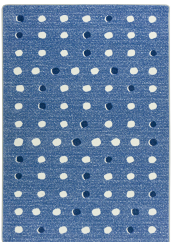

Product Details

Collection:	Claremont Kids™
Fiber	Premium WearOn® Nylon
Product Type:	Area Rugs
Backing:	SoftFlex®
Country of Origin:	USA
Additional Options:	3'10" x 5'4" Rectangle 5'4" x 7'8" Rectangle 7'8" x 10'9" Rectangle

Colors

Linen

Cloudy

Blue Skies

Blush

01 Linen

02 Cloudy

03 Blue Skies

04 Blush

Specifications are subject to normal manufacturing tolerances.
Sizes are approximate and actual carpet color may vary.

www.joycarpets.com