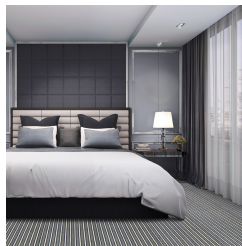

Product Details

Collection:	Impressions®
Fiber	Premium WearOn® Nylon
Product Type:	Carpet
Pattern Repeat:	1.5" x 1.5"
Width:	
Backing:	Actionbac®
Country of Origin:	USA
Additional Options:	13'6" Broadloom

Colors

Anchor