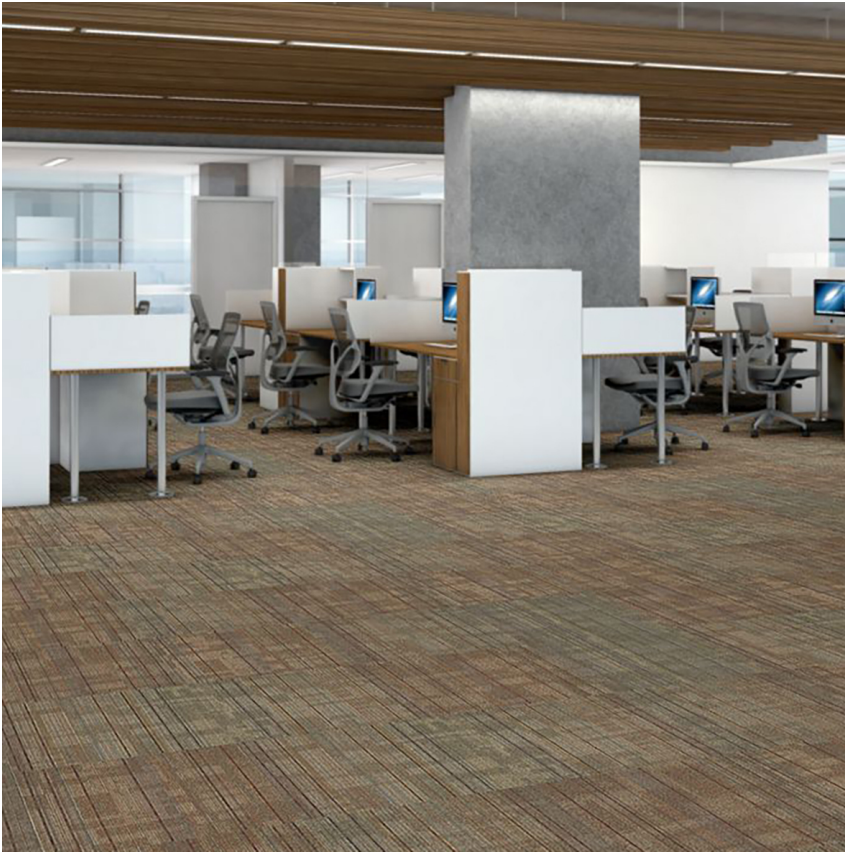

Out of Bounds #1013

5.33 sqyd minimum order required.

Product Details

Collection:	On Demand™
Fiber:	100% Solution Dyed Nylon
Product Type:	Carpet TileQuickShip
Backing:	Echelon Composite Backing
Country of Origin:	USA
Additional Options:	24" x 24" Square