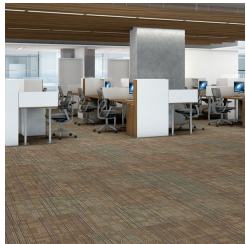

Colors

Meld