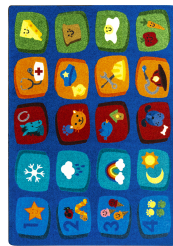

Discovery Blocks #2084

Discovery Blocks™ will quickly become a favorite classroom teaching tool. Children can practice image recognition while learning basic food groups, community helpers, favorite animals, seasons, counting, and more.

Product Details

Collection:	Kid Essentials®
Fiber:	Premium WearOn® Nylon
Product Type:	Area Rugs
Backing:	SoftFlex®
Country of Origin:	USA
Additional Options:	5'4" x 7'8" Rectangle 7'8" x 10'9" Rectangle 10'9" x 13'2" Rectangle

Colors

Specifications are subject to normal manufacturing tolerances. Sizes are approximate and actual carpet color may vary.