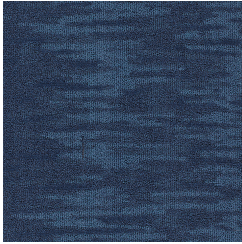

Up and Away Carpet Tile #1008

25 sqyd minimum order required.

Product Details

Collection:	On Demand™
Fiber	100% Solution Dyed Nylon
Product Type:	Carpet TileQuickShip
Backing:	Accentuate Cushion
Country of Origin:	USA
Additional Options:	50cm x 50cm Square

Colors

01 Baltic Blue

02 Nautilus

03 Oyster

04 Stingray

05 Volcanic

Specifications are subject to normal manufacturing tolerances.
Sizes are approximate and actual carpet color may vary.

www.joycarpets.com