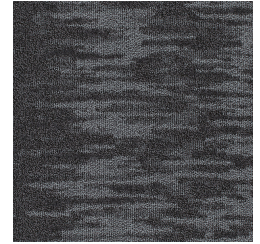

Up and Away Carpet Tile #1008

25 sqyd minimum order required.

Product Details

Collection:	On Demand™
Fiber	100% Solution Dyed Nylon
Product Type:	Carpet TileQuickShip
Backing:	Accentuate Cushion
Country of Origin:	USA
Additional Options:	50cm x 50cm Square

Colors

01 Baltic Blue

02 Nautilus

03 Oyster

04 Stingray

05 Volcanic

Specifications are subject to normal manufacturing tolerances.
Sizes are approximate and actual carpet color may vary.

www.joycarpets.com