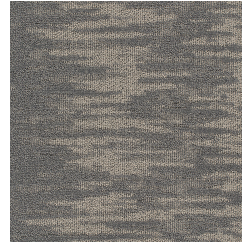

Up and Away Carpet Tile #1008

25 sqyd minimum order required.

Product Details

Collection:	On Demand™
Fiber	100% Solution Dyed Nylon
Product Type:	Carpet TileQuickShip
Backing:	Accentuate Cushion
Country of Origin:	USA
Additional Options:	50cm x 50cm Square

Colors

01 Baltic Blue

02 Nautilus

03 Oyster

04 Stingray

05 Volcanic

Specifications are subject to normal manufacturing tolerances.
Sizes are approximate and actual carpet color may vary.

www.joycarpets.com