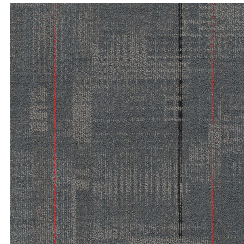

Makes Sense Carpet Tile #1006

25 sqyd minimum order required.

Product Details

Collection:	On Demand™
Fiber	100% Solution Dyed Nylon
Product Type:	Carpet TileQuickShip
Backing:	Accentuate Cushion
Country of Origin:	USA
Additional Options:	50cm x 50cm Square

Colors

01 Block Print

02 Canvas

03 Charcoal

04 Clay

05 Ultramarine

Specifications are subject to normal manufacturing tolerances.
Sizes are approximate and actual carpet color may vary.

www.joycarpets.com