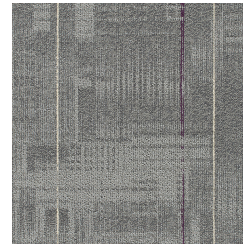

Makes Sense Carpet Tile #1006

25 sqyd minimum order required.

Product Details

Collection:	On Demand™
Fiber	100% Solution Dyed Nylon
Product Type:	Carpet TileQuickShip
Backing:	Accentuate Cushion
Country of Origin:	USA
Additional Options:	50cm x 50cm Square

Colors

01 Block Print

02 Canvas

03 Charcoal

04 Clay

05 Ultramarine

Specifications are subject to normal manufacturing tolerances.
Sizes are approximate and actual carpet color may vary.

www.joycarpets.com