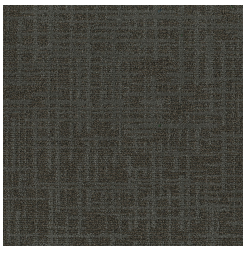

Outer Banks Carpet Tile #998

25 sqyd minimum order required.

Product Details

Collection:	On Demand™
Fiber	100% Solution Dyed Nylon
Product Type:	Carpet TileQuickShip
Backing:	Accentuate Cushion
Country of Origin:	USA
Additional Options:	50cm x 50cm Square

Colors

01 Dark Slate

02 Fossil

03 Leaden

04 Midnight

05 Shadow

07 Suede

08 Umber