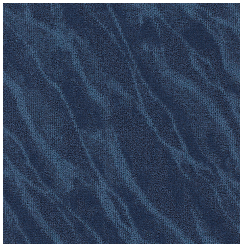

Riverine Carpet Tile #995

25 sqyd minimum order required.

Product Details

Collection:	On Demand™
Fiber	100% Solution Dyed Nylon
Product Type:	Carpet TileQuickShip
Backing:	Accentuate Cushion
Country of Origin:	USA
Additional Options:	50cm x 50cm Square

Colors

01 Baltic Blue

02 Nautilus

03 Oyster

04 Stingray

05 Volcanic

Specifications are subject to normal manufacturing tolerances.
Sizes are approximate and actual carpet color may vary.

www.joycarpets.com