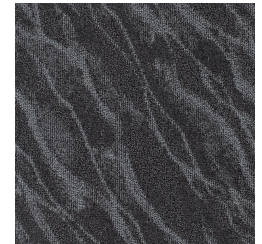

Riverine Carpet Tile #995

25 sqyd minimum order required.

Product Details

Collection:	On Demand™
Fiber	100% Solution Dyed Nylon
Product Type:	Carpet TileQuickShip
Backing:	Accentuate Cushion
Country of Origin:	USA
Additional Options:	50cm x 50cm Square

Colors

01 Baltic Blue

02 Nautilus

03 Oyster

04 Stingray

05 Volcanic

Specifications are subject to normal manufacturing tolerances.
Sizes are approximate and actual carpet color may vary.

www.joycarpets.com