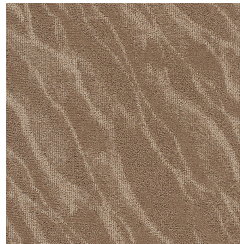

Riverine Carpet Tile #995

25 sqyd minimum order required.

Product Details

Collection:	On Demand™
Fiber	100% Solution Dyed Nylon
Product Type:	Carpet TileQuickShip
Backing:	Accentuate Cushion
Country of Origin:	USA
Additional Options:	50cm x 50cm Square

Colors

01 Baltic Blue

02 Nautilus

03 Oyster

04 Stingray

05 Volcanic

Specifications are subject to normal manufacturing tolerances.
Sizes are approximate and actual carpet color may vary.

www.joycarpets.com