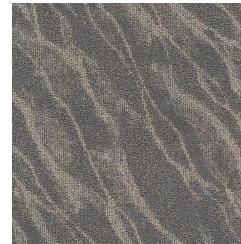

Riverine Carpet Tile #995

25 sqyd minimum order required.

Product Details

Collection:	On Demand™
Fiber	100% Solution Dyed Nylon
Product Type:	Carpet TileQuickShip
Backing:	Accentuate Cushion
Country of Origin:	USA
Additional Options:	50cm x 50cm Square

Colors

01 Baltic Blue

02 Nautilus

03 Oyster

04 Stingray

05 Volcanic

Specifications are subject to normal manufacturing tolerances.
Sizes are approximate and actual carpet color may vary.

www.joycarpets.com