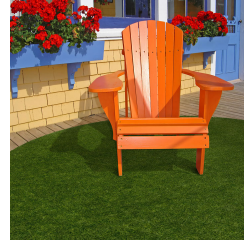

Specifications are subject to normal manufacturing tolerances.
Sizes are approximate and actual carpet color may vary.