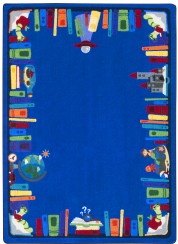

A library holds untold treasures just waiting to be discovered. Pick a cozy spot on this playful carpet and read yourself away to distant lands where unknown adventures await.

Product Details

Collection:	Kid Essentials®
Fiber	Premium WearOn® Nylon
Product Type:	Area Rugs
Backing:	SoftFlex®
Country of Origin:	USA
Additional Options:	5'4" x 7'8" Rectangle 7'8" x 10'9" Rectangle 10'9" x 13'2" Rectangle

Colors

Specifications are subject to normal manufacturing tolerances. Sizes are approximate and actual carpet color may vary.