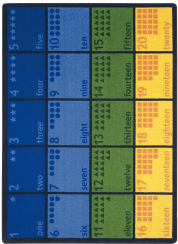

Designed with slightly older children in mind, Count With Me™ provides a comfortable area where students can sit and practice simple math skills by creating a visual relationship between numbers, words, and objects.

Product Details

Collection:	Kid Essentials®
Fiber	Premium WearOn® Nylon
Product Type:	Area Rugs
Backing:	Softflex®
Country of Origin:	USA
Additional Options:	5'4" x 7'8" Rectangle 7'8" x 10'9" Rectangle 10'9" x 13'2" Rectangle

Colors

Specifications are subject to normal manufacturing tolerances. Sizes are approximate and actual carpet color may vary.