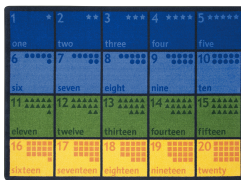

Designed with slightly older children in mind, Count With Me™ provides a comfortable area where students can sit and practice simple math skills by creating a visual relationship between numbers, words, and objects.

## Product Details

<b>Collection:</b>	Kid Essentials®
<b>Fiber</b>	Premium WearOn® Nylon
<b>Product Type:</b>	Area Rugs
<b>Backing:</b>	Softflex®
<b>Country of Origin:</b>	USA
<b>Additional Options:</b>	5'4" x 7'8" Rectangle 7'8" x 10'9" Rectangle 10'9" x 13'2" Rectangle

## Colors

Specifications are subject to normal manufacturing tolerances. Sizes are approximate and actual carpet color may vary.