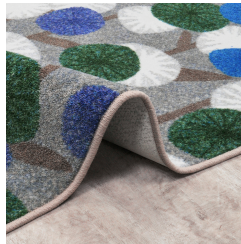

# Posy Grove#1999

Bring a field of posies indoors with Posy Grove™. This whimsical design combines natural hues of lavender, teal, and moss to create a virtual flower garden in your favorite indoor space.

## Product Details

<b>Collection:</b>	First Take™
<b>Fiber</b>	Premium WearOn® Nylon
<b>Product Type:</b>	Area Rugs
<b>Backing:</b>	SoftFlex®
<b>Country of Origin:</b>	USA
<b>Additional Options:</b>	3'10" x 5'4" Rectangle 5'4" x 7'8" Rectangle 7'8" x 10'9" Rectangle 10'9" x 13'2" Rectangle

## Colors

01 Peacock

Specifications are subject to normal manufacturing tolerances.  
Sizes are approximate and actual carpet color may vary.

[www.joycarpets.com](http://www.joycarpets.com)