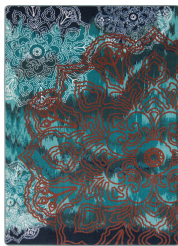

Colors

01 Riviera