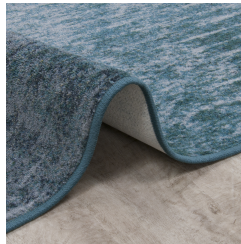

Define and energize your favorite living space with Raku™. Tonal gradations of turquoise, slate, and silver are certain to create a sophisticated yet casual accent in any room.

Product Details

Collection:	First Take™
Fiber	Premium WearOn® Nylon
Product Type:	Area Rugs
Backing:	SoftFlex®
Country of Origin:	USA
Additional Options:	3'10" x 5'4" Rectangle 5'4" x 7'8" Rectangle 7'8" x 10'9" Rectangle 10'9" x 13'2" Rectangle

Colors

01 Mirage Lake

Specifications are subject to normal manufacturing tolerances.
Sizes are approximate and actual carpet color may vary.

www.joycarpets.com