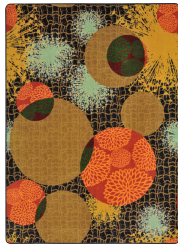

Colors

01 Autumn