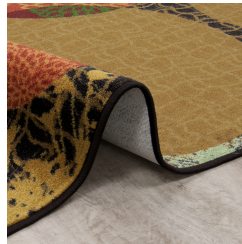

This eye-catching rug design combines contemporary styling with striking accents of gold, pumpkin, and sage to create a chic, bohemian area rug that will lift spirits and brighten any room.

Product Details

Collection:	First Take™
Fiber	Premium WearOn® Nylon
Product Type:	Area Rugs
Backing:	SoftFlex®
Country of Origin:	USA
Additional Options:	3'10" x 5'4" Rectangle 5'4" x 7'8" Rectangle 7'8" x 10'9" Rectangle 10'9" x 13'2" Rectangle

Colors

01 Autumn

Specifications are subject to normal manufacturing tolerances.
Sizes are approximate and actual carpet color may vary.

www.joycarpets.com