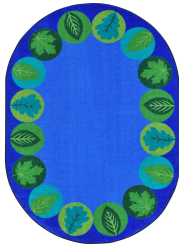

Lively Leaves #1959

Children love nature, and with Lively Leaves™ on the floor, you can instill in your students the sense of beauty and serenity that nature provides. The leafy spots are perfect for circle time and organizational activities.

Product Details

Collection:	Kid Essentials®
Fiber	Premium WearOn® Nylon
Product Type:	Area Rugs
Backing:	SoftFlex®
Country of Origin:	USA
Additional Options:	

- 5'4" x 7'8" Oval
- 7'8" x 10'9" Oval
- 10'9" x 13'2" Oval

Colors

02 Neutral

01 Multi

Specifications are subject to normal manufacturing tolerances.
Sizes are approximate and actual carpet color may vary.

www.joycarpets.com