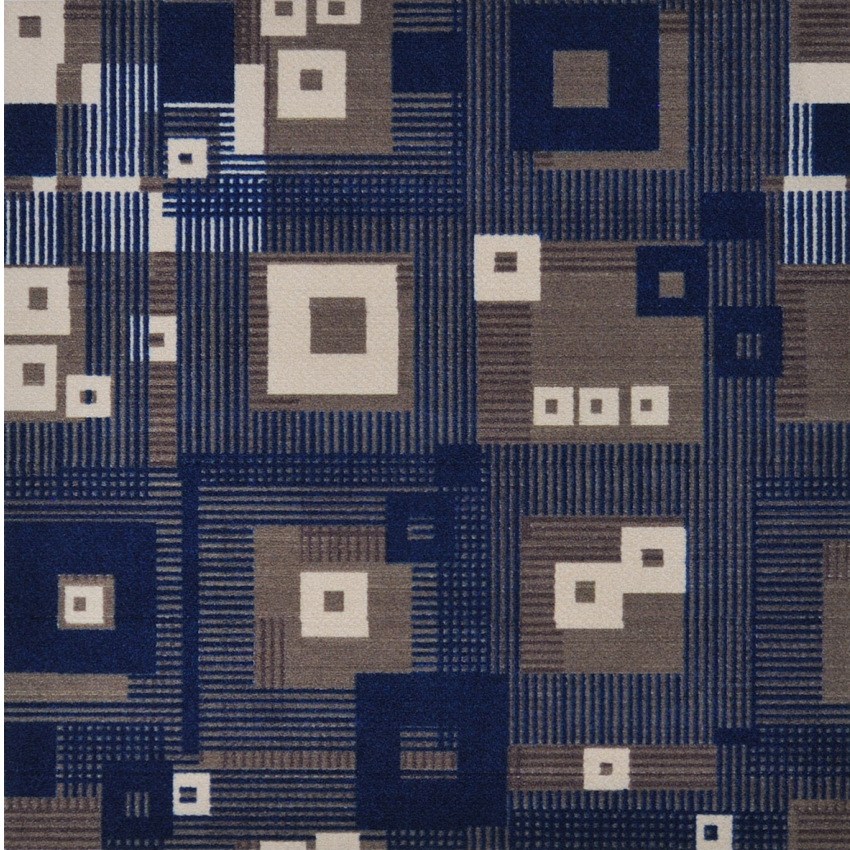

Corporate Carpet Tile #988

100 sqyds minimum order required.

Product Details

Collection:	Totally Tiles®
Fiber	100% Nylon
Product Type:	Carpet Tile
Pattern Repeat:	1m x 1m
Width:	
Backing:	StayTac®
Country of Origin:	USA
Additional Options:	1m x 1m Square

Colors

Specifications are subject to normal manufacturing tolerances.
Sizes are approximate and actual carpet color may vary.