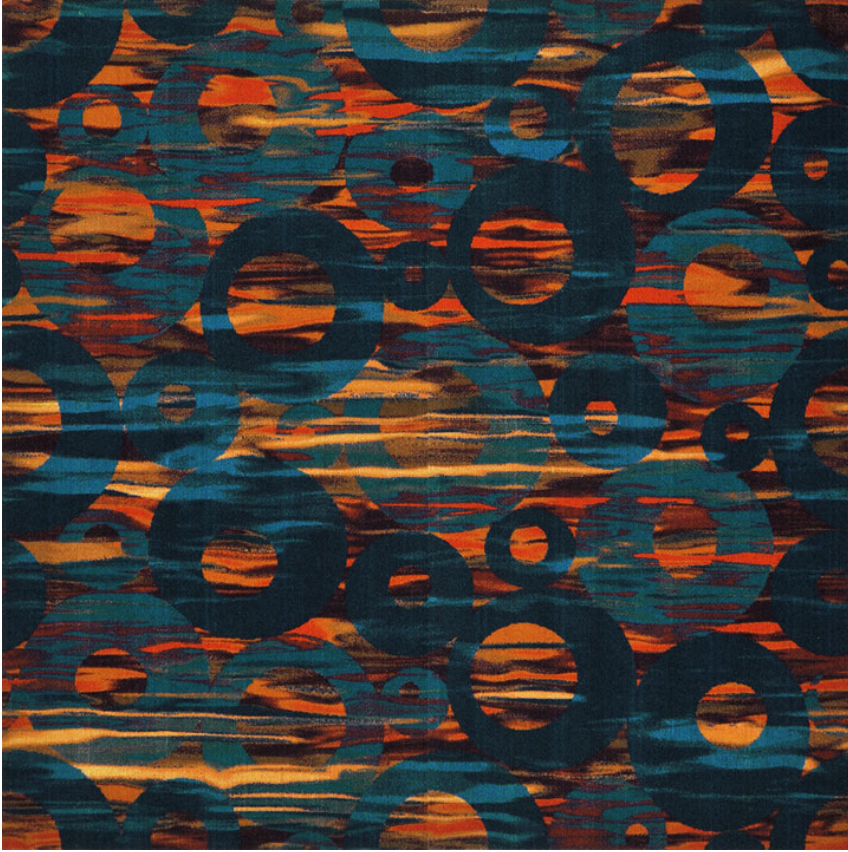

# Jupiter Carpet Tile #985

100 sqyds minimum order required.

## Product Details

<b>Collection:</b>	Totally Tiles®
<b>Fiber</b>	100% Nylon
<b>Product Type:</b>	Carpet Tile
<b>Pattern Repeat:</b>	78.75" x 78.75" (4 tile repeat)
<b>Width:</b>	
<b>Backing:</b>	StayTac®
<b>Country of Origin:</b>	USA
<b>Additional Options:</b>	1m x 1m Square