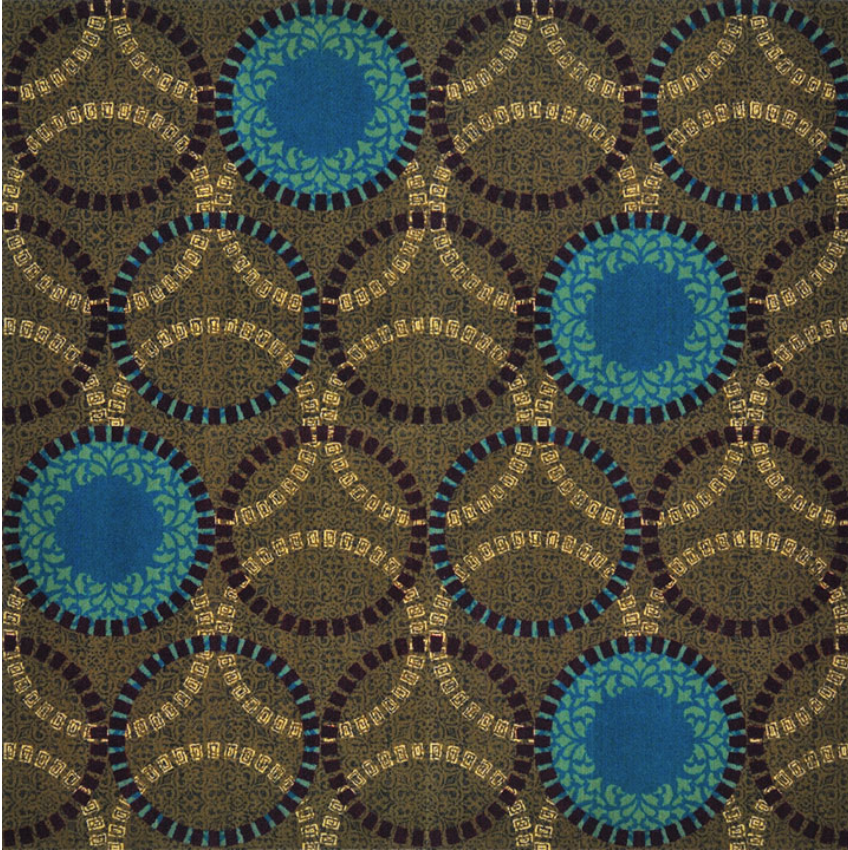

# Roulette Carpet Tile #984

100 sqyds minimum order required.

## Product Details

<b>Collection:</b>	Totally Tiles®
<b>Fiber</b>	100% Nylon
<b>Product Type:</b>	Carpet Tile
<b>Pattern Repeat:</b>	78.75" x 78.75" (4 tile repeat)
<b>Width:</b>	
<b>Backing:</b>	StayTac®
<b>Country of Origin:</b>	USA
<b>Additional Options:</b>	1m x 1m Square

## Colors

Specifications are subject to normal manufacturing tolerances.  
Sizes are approximate and actual carpet color may vary.