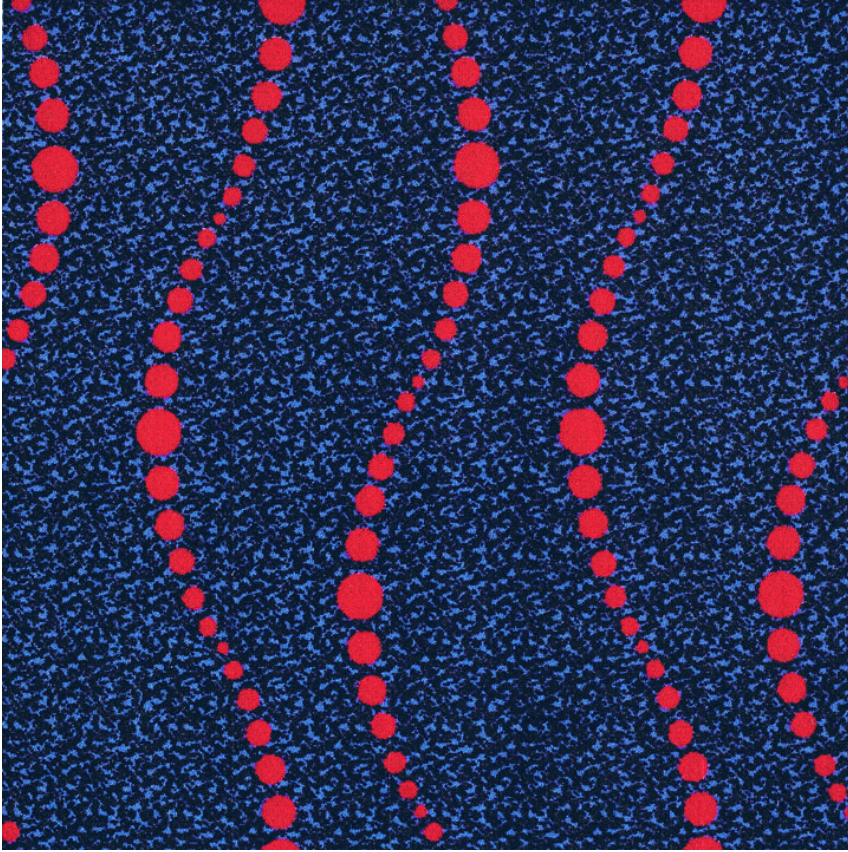

Wavelength Carpet Tile #983

30 sqyds minimum order required.

Product Details

Collection:	Totally Tiles®
Fiber	100% Nylon
Product Type:	Carpet Tile
Pattern Repeat:	1m x 1m
Width:	
Backing:	StayTac®
Country of Origin:	USA
Additional Options:	1m x 1m Square