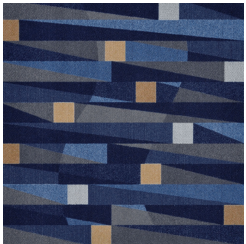

Simile Carpet Tile #981

30 sqyds minimum order required.

Product Details

Collection:	Totally Tiles®
Fiber	100% Nylon
Product Type:	Carpet Tile
Pattern Repeat:	1m x 1m
Width:	
Backing:	StayTac®
Country of Origin:	USA
Additional Options:	1m x 1m Square

Colors

Specifications are subject to normal manufacturing tolerances.
Sizes are approximate and actual carpet color may vary.