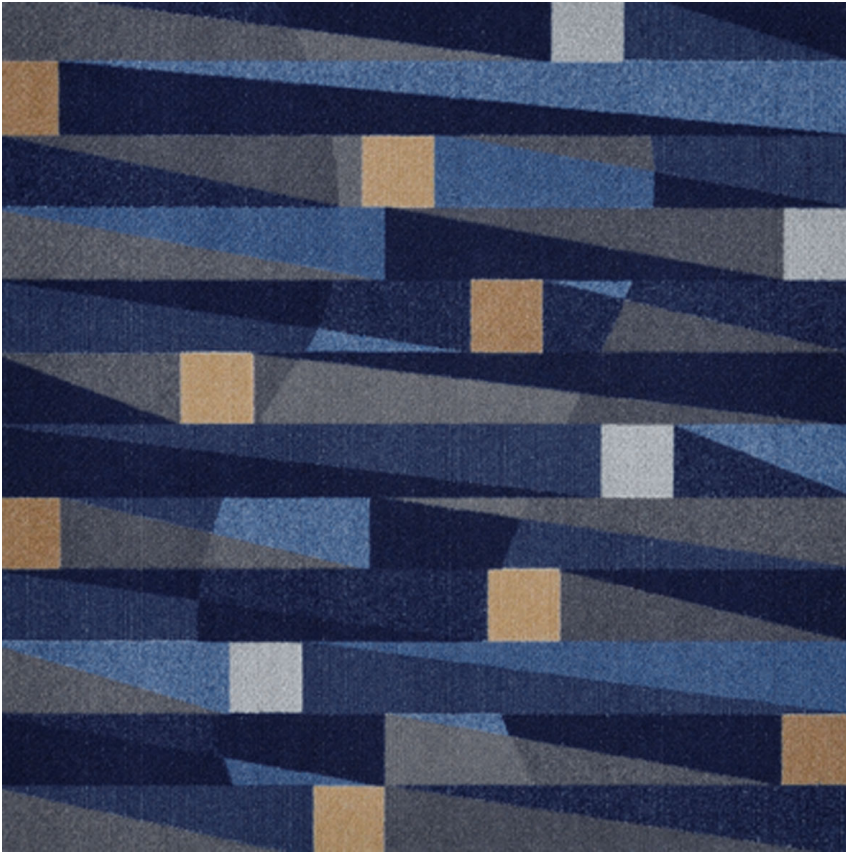

Simile Carpet Tile #981

30 sqyds minimum order required.

Product Details

Collection:	Totally Tiles®
Fiber	100% Nylon
Product Type:	Carpet Tile
Pattern Repeat:	1m x 1m
Width:	
Backing:	StayTac®
Country of Origin:	USA
Additional Options:	1m x 1m Square

Colors

Specifications are subject to normal manufacturing tolerances.
Sizes are approximate and actual carpet color may vary.