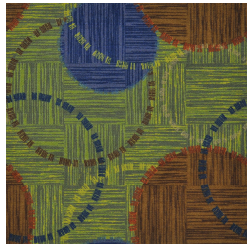

Orbit Carpet Tile #976

30 sqyds minimum order required.

Product Details

Collection:	Totally Tiles®
Fiber	100% Nylon
Product Type:	Carpet Tile
Pattern Repeat:	1m x 1m
Width:	
Backing:	StayTac®
Country of Origin:	USA
Additional Options:	1m x 1m Square

Colors

Specifications are subject to normal manufacturing tolerances. Sizes are approximate and actual carpet color may vary.