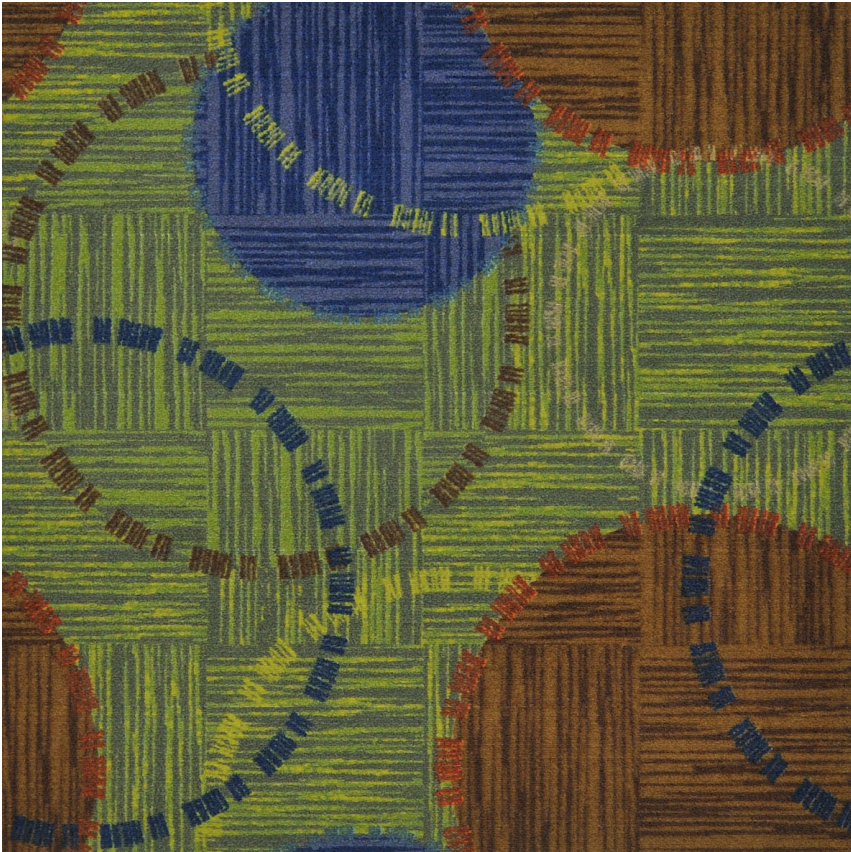

# Orbit Carpet Tile #976

30 sqyds minimum order required.

## Product Details

<b>Collection:</b>	Totally Tiles®
<b>Fiber</b>	100% Nylon
<b>Product Type:</b>	Carpet Tile
<b>Pattern Repeat:</b>	1m x 1m
<b>Width:</b>	
<b>Backing:</b>	StayTac®
<b>Country of Origin:</b>	USA
<b>Additional Options:</b>	1m x 1m Square

## Colors

Specifications are subject to normal manufacturing tolerances. Sizes are approximate and actual carpet color may vary.