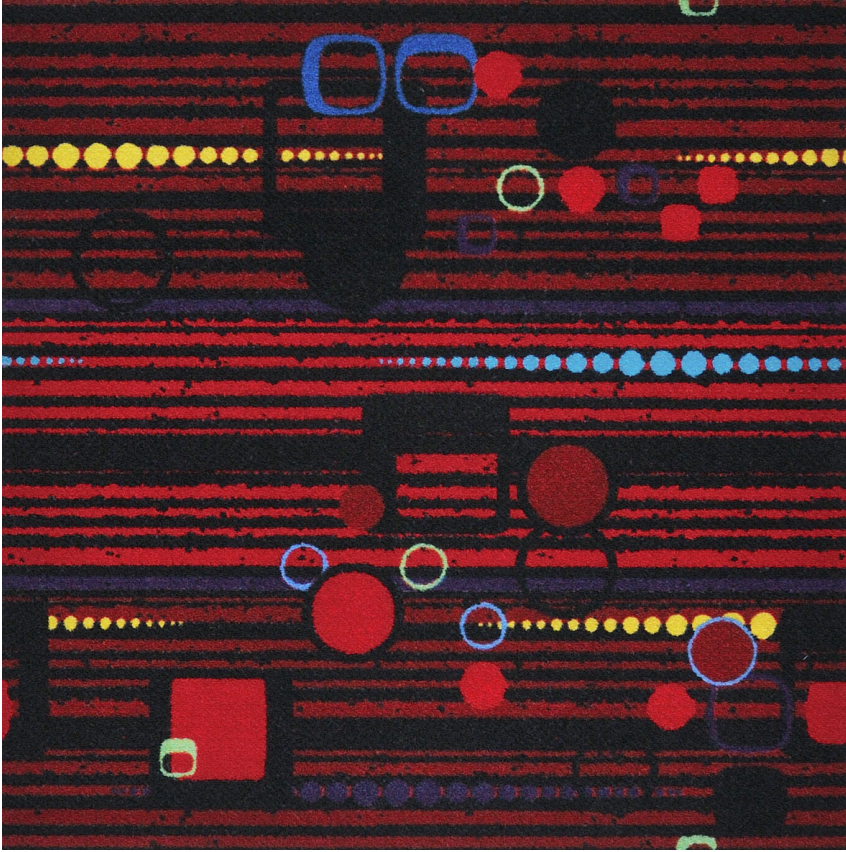

Fission Carpet Tile #971

30 sqyds minimum order required.

Product Details

Collection:	Totally Tiles®
Fiber	100% Nylon
Product Type:	Carpet Tile
Pattern Repeat:	1m x 1m
Width:	
Backing:	StayTac®
Country of Origin:	USA
Additional Options:	1m x 1m Square

Colors

Specifications are subject to normal manufacturing tolerances.
Sizes are approximate and actual carpet color may vary.