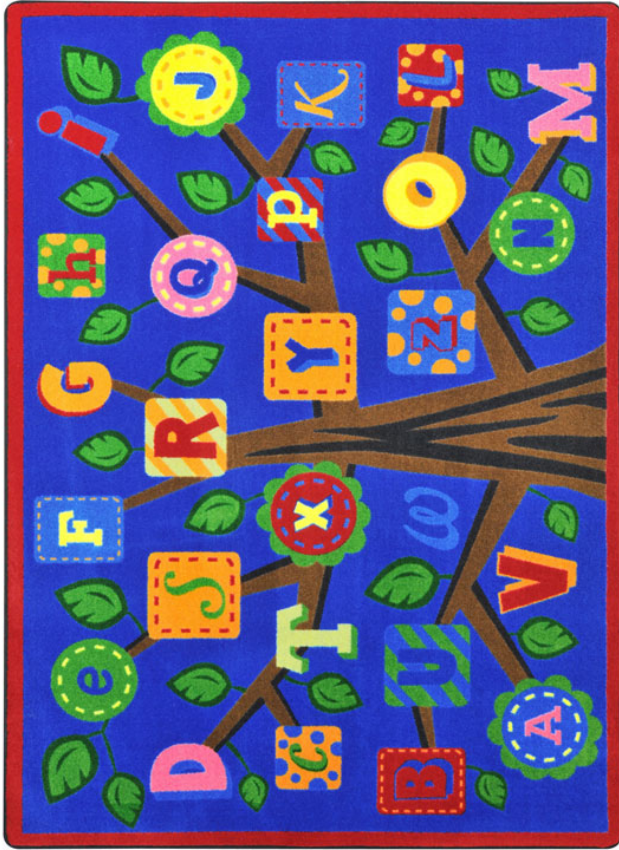

Alphabet Leaves #1892

Be sure to “leave” time for lots of fun when you’re learning the alphabet on Alphabet Leaves™. Follow the letters from A to Z, or choose a favorite spot for quiet reading or individual work.

Product Details

| | |
|----------------------------|-----------------------|
| Collection: | Kid Essentials® |
| Fiber | Premium WearOn® Nylon |
| Product Type: | Area Rugs |
| Backing: | SoftFlex® |
| Country of Origin: | USA |
| Additional Options: | |

- 5'4" x 7'8" Rectangle
- 7'8" x 10'9" Rectangle
- 10'9" x 13'2" Rectangle
- 2'8" x 3' 10" Rectangle
- 2'1" x 7'8" Runner

Colors

01 Bold

02 Soft

Specifications are subject to normal manufacturing tolerances.
Sizes are approximate and actual carpet color may vary.