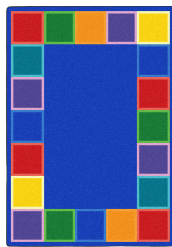

This simple yet functional carpet is certain to be the focal point of a classroom with its bright and cheerful, multi-colored squares. Children will be eager to gather for playing, sharing, and circle time activities.

Lightspeed™ QuickShip Product - select sizes available to ship in 3 days!

Product Details

Collection:	Kid Essentials®
Fiber	Premium WearOn® Nylon
Product Type:	Area RugsQuickShipSitting Squares
Backing:	SoftFlex®
Country of Origin:	USA
Additional Options:	5'4" x 7'8" Rectangle 5'4" x 7'8" Oval 7'8" x 10'9" Rectangle 7'8" x 10'9" Oval 10'9" x 13'2" Rectangle 10'9" x 13'2" Oval 7'7" Round 13'2" Round

Colors