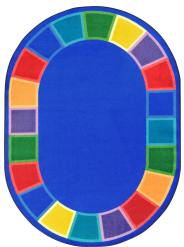

This simple yet functional carpet is certain to be the focal point of a classroom with its bright and cheerful, multi-colored squares. Children will be eager to gather for playing, sharing, and circle time activities.

Lightspeed™ QuickShip Product - select sizes available to ship in 3 days!

Product Details

Collection:	Kid Essentials®
Fiber	Premium WearOn® Nylon
Product Type:	Area RugsQuickShipSitting Squares
Backing:	SoftFlex®
Country of Origin:	USA
Additional Options:	5'4" x 7'8" Rectangle 5'4" x 7'8" Oval 7'8" x 10'9" Rectangle 7'8" x 10'9" Oval 10'9" x 13'2" Rectangle 10'9" x 13'2" Oval 7'7" Round 13'2" Round

Colors