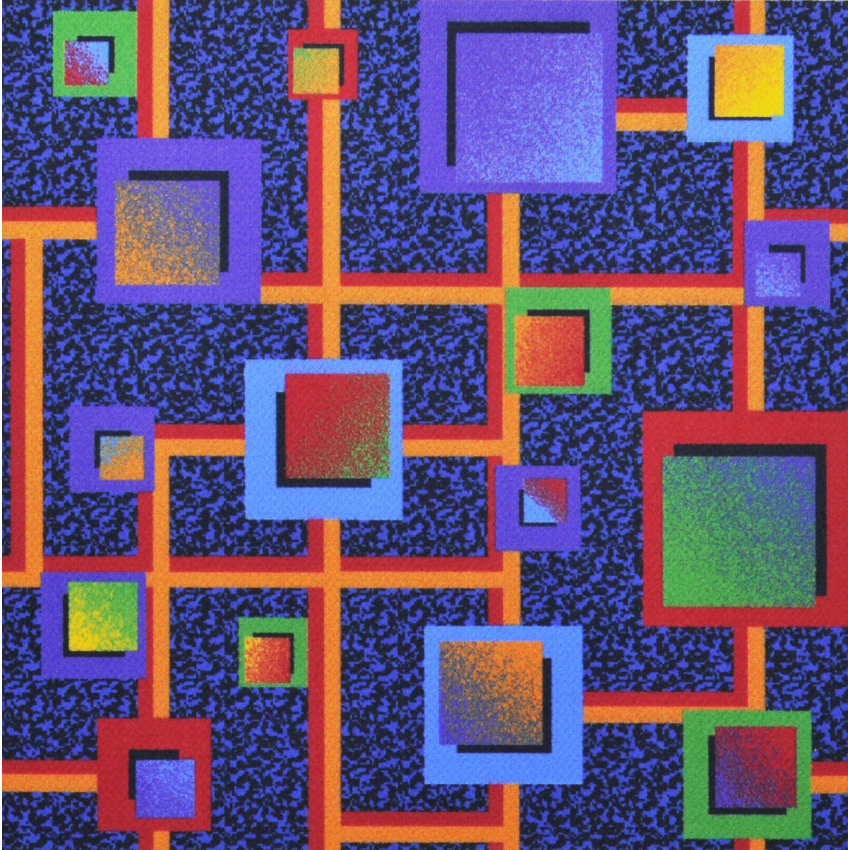

# Fourth Dimension Carpet Tile #956

30 sqyds minimum order required.

## Product Details

<b>Collection:</b>	Totally Tiles®
<b>Fiber</b>	100% Nylon
<b>Product Type:</b>	Carpet Tile
<b>Pattern Repeat:</b>	1m x 1m
<b>Width:</b>	
<b>Backing:</b>	StayTac®
<b>Country of Origin:</b>	USA
<b>Additional Options:</b>	1m x 1m Square

## Colors

Specifications are subject to normal manufacturing tolerances.  
Sizes are approximate and actual carpet color may vary.