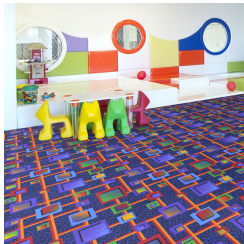

Fourth Dimension Carpet Tile #956

30 sqyds minimum order required.

Product Details

Collection:	Totally Tiles®
Fiber	100% Nylon
Product Type:	Carpet Tile
Pattern Repeat:	1m x 1m
Width:	
Backing:	StayTac®
Country of Origin:	USA
Additional Options:	1m x 1m Square

Colors

Specifications are subject to normal manufacturing tolerances.
Sizes are approximate and actual carpet color may vary.