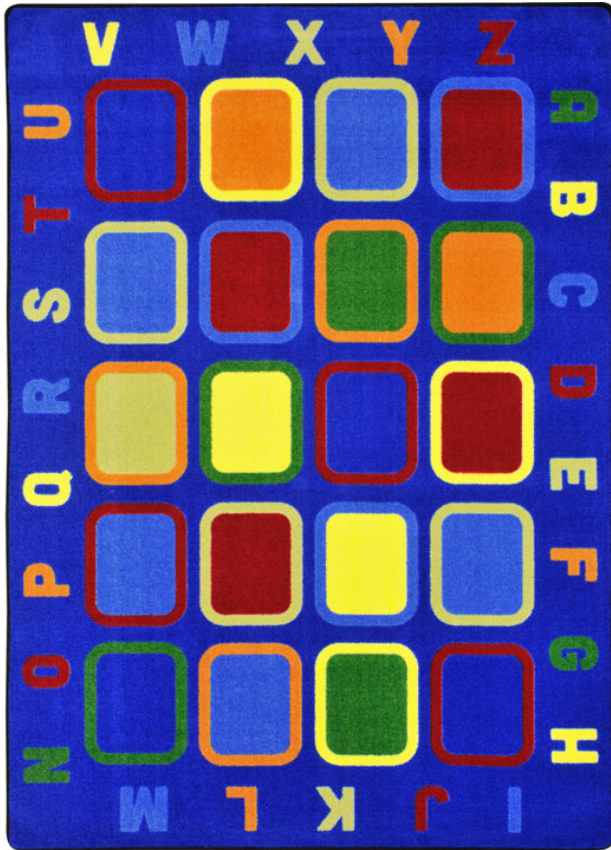

# Alphabet Tiles #1874

This attractive rug combines organizational squares with letters of the alphabet to create a colorful and creative, multi-purpose teaching tool where children will love to gather.

## Product Details

<b>Collection:</b>	Kid Essentials®
<b>Fiber</b>	Premium WearOn® Nylon
<b>Product Type:</b>	Area Rugs
<b>Backing:</b>	Softflex®
<b>Country of Origin:</b>	USA
<b>Additional Options:</b>	5'4" x 7'8" Rectangle 7'8" x 10'9" Rectangle 10'9" x 13'2" Rectangle

## Colors

Specifications are subject to normal manufacturing tolerances.  
Sizes are approximate and actual carpet color may vary.