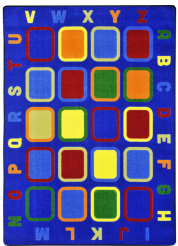

Alphabet Tiles #1874

This attractive rug combines organizational squares with letters of the alphabet to create a colorful and creative, multi-purpose teaching tool where children will love to gather.

Product Details

Collection:	Kid Essentials®
Fiber	Premium WearOn® Nylon
Product Type:	Area Rugs
Backing:	Softflex®
Country of Origin:	USA
Additional Options:	5'4" x 7'8" Rectangle 7'8" x 10'9" Rectangle 10'9" x 13'2" Rectangle

Colors

Specifications are subject to normal manufacturing tolerances.
Sizes are approximate and actual carpet color may vary.