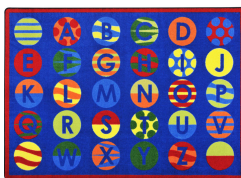

Joy Carpets & Co.

Ask a child if he would rather sit on the lime green dot with the wavy blue lines and the letter P on it, or the red dot with three green triangles and the letter Q. Challenge children to learn descriptive words as they choose their special seats for the day.

Product Details

Collection:	Kid Essentials®
Fiber:	Premium WearOn® Nylon
Product Type:	Area Rugs
Backing:	SoftFlex®
Country of Origin:	USA
Additional Options:	5'4" x 7'8" Rectangle 7'8" x 10'9" Rectangle 10'9" x 13'2" Rectangle

Colors

Specifications are subject to normal manufacturing tolerances. Sizes are approximate and actual carpet color may vary.