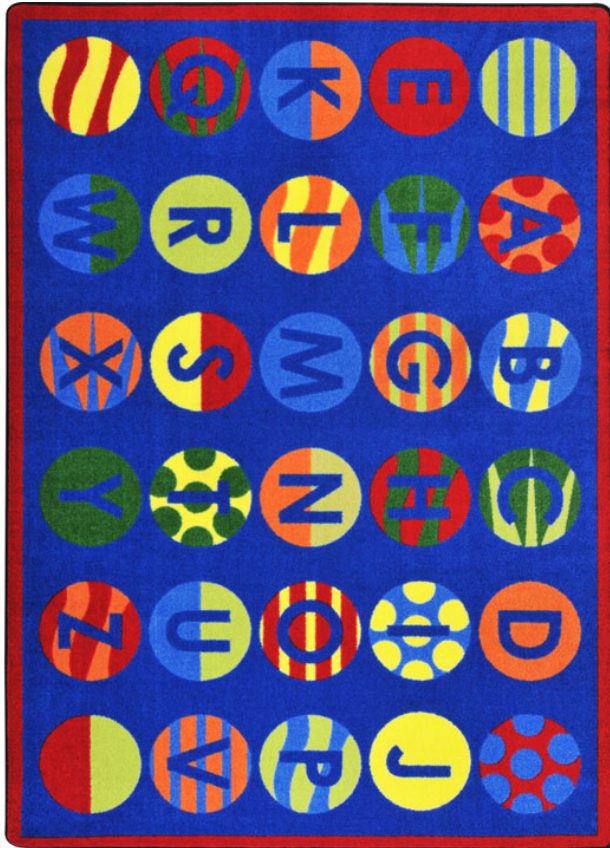

Joy Carpets & Co.

Ask a child if he would rather sit on the lime green dot with the wavy blue lines and the letter P on it, or the red dot with three green triangles and the letter Q. Challenge children to learn descriptive words as they choose their special seats for the day.

Product Details

Collection:	Kid Essentials®
Fiber:	Premium WearOn® Nylon
Product Type:	Area Rugs
Backing:	SoftFlex®
Country of Origin:	USA
Additional Options:	<ul style="list-style-type: none"> 5'4" x 7'8" Rectangle 7'8" x 10'9" Rectangle 10'9" x 13'2" Rectangle