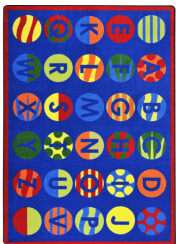

Joy Carpets & Co.

Ask a child if he would rather sit on the lime green dot with the wavy blue lines and the letter P on it, or the red dot with three green triangles and the letter Q. Challenge children to learn descriptive words as they choose their special seats for the day.

Product Details

Collection:	Kid Essentials®
Fiber:	Premium WearOn® Nylon
Product Type:	Area Rugs
Backing:	SoftFlex®
Country of Origin:	USA
Additional Options:	5'4" x 7'8" Rectangle 7'8" x 10'9" Rectangle 10'9" x 13'2" Rectangle

Colors

Specifications are subject to normal manufacturing tolerances. Sizes are approximate and actual carpet color may vary.