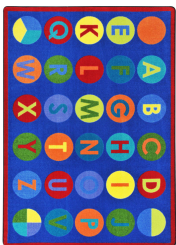

Simple lines and fresh, clean colors give an uncluttered look to this classroom carpet. The large alphabet letters on the colored dots are in sequence for young children, and the dots in the corners can be used as a beginning lesson in fractions.

Lightspeed™ QuickShip Product - select sizes & colors available to ship in 3 days!

Product Details

Collection:	Kid Essentials®
Fiber	Premium WearOn® Nylon
Product Type:	Area RugsQuickShip
Backing:	SoftFlex®
Country of Origin:	USA
Additional Options:	5'4" x 7'8" Rectangle 7'8" x 10'9" Rectangle 10'9" x 13'2" Rectangle

Colors

01 Primary

Primary

02 Earthtone

Specifications are subject to normal manufacturing tolerances.
Sizes are approximate and actual carpet color may vary.

www.joycarpets.com