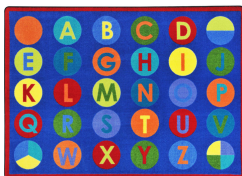

Simple lines and fresh, clean colors give an uncluttered look to this classroom carpet. The large alphabet letters on the colored dots are in sequence for young children, and the dots in the corners can be used as a beginning lesson in fractions.

Lightspeed™ QuickShip Product - select sizes & colors available to ship in 3 days!

Product Details

Collection:	Kid Essentials®
Fiber	Premium WearOn® Nylon
Product Type:	Area RugsQuickShip
Backing:	SoftFlex®
Country of Origin:	USA
Additional Options:	5'4" x 7'8" Rectangle 7'8" x 10'9" Rectangle 10'9" x 13'2" Rectangle

Colors

01 Primary

Primary

02 Earthtone

Specifications are subject to normal manufacturing tolerances.
Sizes are approximate and actual carpet color may vary.

www.joycarpets.com