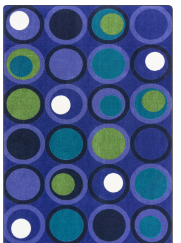

Product Details

Collection:	Kid Essentials®
Fiber	Premium WearOn® Nylon
Product Type:	Area Rugs
Backing:	SoftFlex®
Country of Origin:	USA
Additional Options:	

- 5'4" x 7'8" Rectangle
- 7'8" x 10'9" Rectangle
- 10'9" x 13'2" Rectangle

Colors

Indigo

01 Violet

02 Navy

03 Tropics

04 Primary

05 Citrus

06 Indigo

07 Sapphire

Specifications are subject to normal manufacturing tolerances.
Sizes are approximate and actual carpet color may vary.

www.joycarpets.com