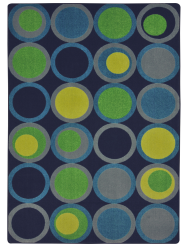

Product Details

Collection:	Kid Essentials®
Fiber	Premium WearOn® Nylon
Product Type:	Area Rugs
Backing:	SoftFlex®
Country of Origin:	USA
Additional Options:	

- 5'4" x 7'8" Rectangle
- 7'8" x 10'9" Rectangle
- 10'9" x 13'2" Rectangle

Colors

Indigo

01 Violet

02 Navy

03 Tropics

04 Primary

05 Citrus

06 Indigo