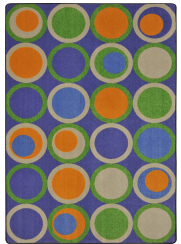

Inspire students, boost productivity, and enhance well-being with Circle Back™ and String Along™. Combining modern geometrics and on-trend colors, these attractive rugs add an extra dimension to common areas and seamlessly compliment the specialized décor of today's collaborative spaces.

Product Details

Collection:	Kid Essentials®
Fiber	Premium WearOn® Nylon
Product Type:	Area Rugs
Backing:	SoftFlex®
Country of Origin:	USA
Additional Options:	

- 5'4" x 7'8" Rectangle
- 7'8" x 10'9" Rectangle
- 10'9" x 13'2" Rectangle

Colors

Indigo

01 Violet

02 Navy

03 Tropics

04 Primary

05 Citrus

06 Indigo