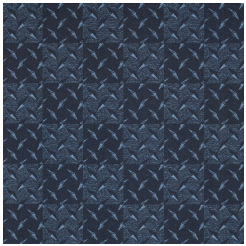

# Diamond Plate Carpet Tile #914

Give your floors a metallic texture and industrial theme with Diamond Plate. 30 sqyds minimum order required.

## Product Details

<b>Collection:</b>	Totally Tiles®
<b>Fiber</b>	100% Nylon
<b>Product Type:</b>	Carpet Tile
<b>Pattern Repeat:</b>	1m x 1m
<b>Width:</b>	
<b>Backing:</b>	StayTac®
<b>Country of Origin:</b>	USA
<b>Additional Options:</b>	1m x 1m Square

## Colors

01 Blue

02 Gray

Specifications are subject to normal manufacturing tolerances.  
Sizes are approximate and actual carpet color may vary.

[www.joycarpets.com](http://www.joycarpets.com)