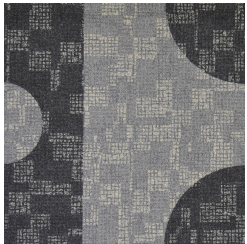

# Clockwork Carpet Tile #910

*Does your current design project have you feeling boxed in? Do right angles seem mundane? If curves are the focus of your floor, Clockwork is just the ticket. An exercise in visual enhancements, the smooth lines of this design can take unexpected turns, creating interest as the eye follows the pattern throughout its entire extension. 30 sqyd minimum order required.*

## Product Details

<b>Collection:</b>	FreePattern®
<b>Fiber</b>	100% Nylon
<b>Product Type:</b>	Carpet Tile
<b>Pattern Repeat:</b>	1m x 1m
<b>Width:</b>	
<b>Backing:</b>	StayTac®
<b>Country of Origin:</b>	USA
<b>Additional Options:</b>	1m x 1m Square

## Colors

02 Charcoal

01 Aqua

03 Chocolate

04 Navy

05 Olive

Specifications are subject to normal manufacturing tolerances.  
Sizes are approximate and actual carpet color may vary.

[www.joycarpets.com](http://www.joycarpets.com)