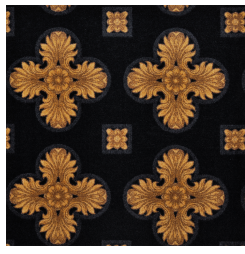

## Product Details

<b>Collection:</b>	Any Day Matinee™
<b>Fiber</b>	Premium WearOn® Nylon
<b>Product Type:</b>	Carpet
<b>Pattern Repeat:</b>	20.25" x 20.25"
<b>Width:</b>	13'6"
<b>Backing:</b>	Actionbac®
<b>Country of Origin:</b>	USA
<b>Additional Options:</b>	13'6" Broadloom

## Colors

Black

Burgundy

01 Black

02 Brown

03 Burgundy

04 Navy

Specifications are subject to normal manufacturing tolerances.  
Sizes are approximate and actual carpet color may vary.