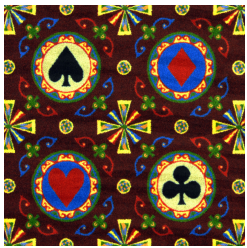

Stacked Deck#591

Whether you're decorating a hotel casino or card room in a home, count on luck being a lady with Stacked Deck on the floor.

Product Details

Collection:	Games People Play®
Fiber	Premium WearOn® Nylon
Product Type:	Carpet
Pattern Repeat:	40.5" x 40.5"
Width:	13'6"
Backing:	Actionbac®
Country of Origin:	USA
Additional Options:	13'6" Broadloom

Colors

01 Black

02 Navy

03 Burgundy

Specifications are subject to normal manufacturing tolerances.
Sizes are approximate and actual carpet color may vary.

www.joycarpets.com