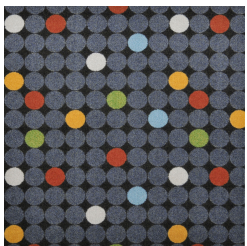

This design “hits the spot” for sophisticated fun amid controlled chaos. The grid of uniform spots will bring a space to life without overpowering the décor while random pops of colors chase boredom out the door. Perfect for young adults, Spot On has a youthful vibe without seeming childish.

## Product Details

<b>Collection:</b>	Playful Patterns™
<b>Fiber</b>	Premium WearOn® Nylon
<b>Product Type:</b>	Carpet
<b>Pattern Repeat:</b>	27" X 27"
<b>Width:</b>	13'6"
<b>Backing:</b>	Actionbac®
<b>Country of Origin:</b>	USA
<b>Additional Options:</b>	13'6" Broadloom

## Colors

02 Licorice

01 Antique

03 Rainbow

04 Seaside

Specifications are subject to normal manufacturing tolerances.  
Sizes are approximate and actual carpet color may vary.

[www.joycarpets.com](http://www.joycarpets.com)