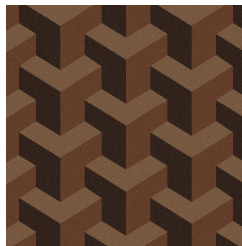

Add a three dimensional element to your floor décor with Rooftop. Let your eyes be fooled by the peaks and valleys of this modern design.

## Product Details

<b>Collection:</b>	Kaleidoscope
<b>Fiber</b>	Premium WearOn® Nylon
<b>Product Type:</b>	Carpet
<b>Pattern Repeat:</b>	32.4" x 32.4"
<b>Width:</b>	13'6"
<b>Backing:</b>	Actionbac®
<b>Country of Origin:</b>	USA
<b>Additional Options:</b>	13'6" Broadloom

## Colors

01 Olive

02 Beige

03 Chocolate

04 Navy

05 Plum

06 Burgundy

07 Wheat