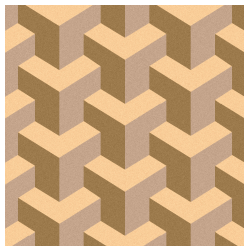

Add a three dimensional element to your floor décor with Rooftop. Let your eyes be fooled by the peaks and valleys of this modern design.

Product Details

Collection:	Kaleidoscope
Fiber	Premium WearOn® Nylon
Product Type:	Carpet
Pattern Repeat:	32.4" x 32.4"
Width:	13'6"
Backing:	Actionbac®
Country of Origin:	USA
Additional Options:	13'6" Broadloom

Colors

02 Beige