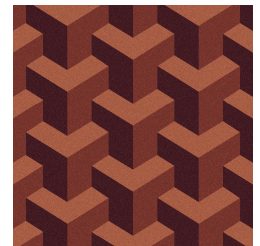

## Product Details

<b>Collection:</b>	Kaleidoscope
<b>Fiber</b>	Premium WearOn® Nylon
<b>Product Type:</b>	Carpet
<b>Pattern Repeat:</b>	32.4" x 32.4"
<b>Width:</b>	13'6"
<b>Backing:</b>	Actionbac®
<b>Country of Origin:</b>	USA
<b>Additional Options:</b>	13'6" Broadloom

## Colors

01 Olive

02 Beige

03 Chocolate

04 Navy

05 Plum

06 Burgundy

07 Wheat

08 Black

09 Emerald

Specifications are subject to normal manufacturing tolerances.  
Sizes are approximate and actual carpet color may vary.

[www.joycarpets.com](http://www.joycarpets.com)