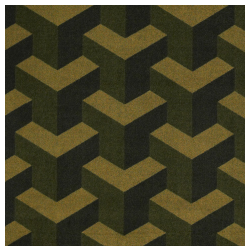

Add a three dimensional element to your floor décor with Rooftop. Let your eyes be fooled by the peaks and valleys of this modern design.

## Product Details

<b>Collection:</b>	Kaleidoscope
<b>Fiber</b>	Premium WearOn® Nylon
<b>Product Type:</b>	Carpet
<b>Pattern Repeat:</b>	32.4" x 32.4"
<b>Width:</b>	13'6"
<b>Backing:</b>	Actionbac®
<b>Country of Origin:</b>	USA
<b>Additional Options:</b>	13'6" Broadloom

## Colors

01 Olive

02 Beige

03 Chocolate

04 Navy

05 Plum

06 Burgundy

07 Wheat