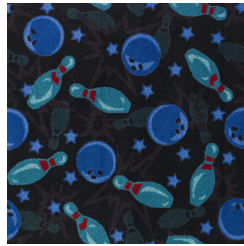

# Retro Bowl #1521

Not for ordinary lanes, this unique carpet is for the bowling alley with pizzazz! Set your establishment apart from the rest and crank up the fun for everyone with Retro Bowl on the floor.

## Product Details

<b>Collection:</b>	Games People Play®
<b>Fiber</b>	Premium WearOn® Nylon
<b>Product Type:</b>	Carpet
<b>Pattern Repeat:</b>	40.5" x 40.5"
<b>Width:</b>	13'6"
<b>Backing:</b>	Actionbac®
<b>Country of Origin:</b>	USA
<b>Additional Options:</b>	13'6" Broadloom

## Colors

01 Midnight

02 Chocolate

03 Cool Blue

04 Fireball Red

Specifications are subject to normal manufacturing tolerances.  
Sizes are approximate and actual carpet color may vary.

[www.joycarpets.com](http://www.joycarpets.com)