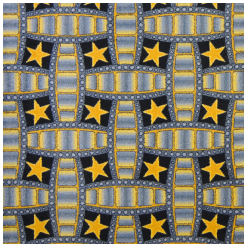

Marquee Star #1663

Product Details

Collection:	Any Day Matinee™
Fiber	Premium WearOn® Nylon
Product Type:	Carpet
Pattern Repeat:	20.25" x 20.25"
Width:	13'6"
Backing:	Actionbac®
Country of Origin:	USA
Additional Options:	13'6" Broadloom

Colors

01 Charcoal

02 Chocolate

03 Red

04 Blue

Specifications are subject to normal manufacturing tolerances.
Sizes are approximate and actual carpet color may vary.

www.joycarpets.com