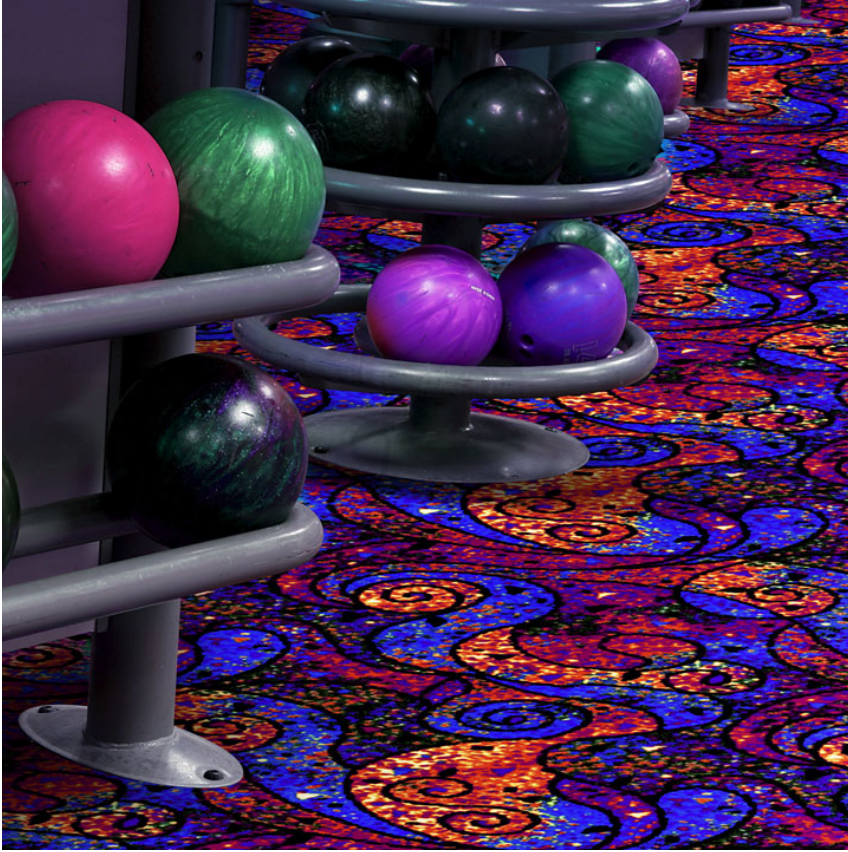

# Lava Fluorescent#411

150 sqyd minimum order required. Call for pricing.

## Product Details

<b>Collection:</b>	Neon Lights™
<b>Fiber</b>	100% Nylon
<b>Product Type:</b>	Carpet
<b>Pattern Repeat:</b>	36" x 36"
<b>Width:</b>	12'
<b>Backing:</b>	Actionbac®
<b>Country of Origin:</b>	USA
<b>Additional Options:</b>	12' Broadloom