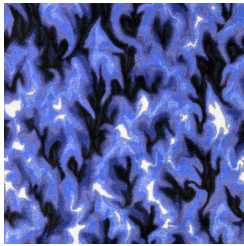

If subtlety is of no concern, turn up the heat with this bright, flaming, design. Inferno is carpet with an attitude!

Product Details

| | |
|----------------------------|-----------------------|
| Collection: | Kaleidoscope |
| Fiber | Premium WearOn® Nylon |
| Product Type: | Carpet |
| Pattern Repeat: | 40.5" x 40.5" |
| Width: | 13'6" |
| Backing: | Actionbac® |
| Country of Origin: | USA |
| Additional Options: | 13'6" Broadloom |

Colors

01 Red

02 Blue

03 Green

04 Charcoal

Specifications are subject to normal manufacturing tolerances.
Sizes are approximate and actual carpet color may vary.

www.joycarpets.com