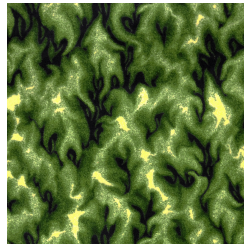

If subtlety is of no concern, turn up the heat with this bright, flaming, design. Inferno is carpet with an attitude!

Product Details

| | |
|----------------------------|-----------------------|
| Collection: | Kaleidoscope |
| Fiber | Premium WearOn® Nylon |
| Product Type: | Carpet |
| Pattern Repeat: | 40.5" x 40.5" |
| Width: | 13'6" |
| Backing: | Actionbac® |
| Country of Origin: | USA |
| Additional Options: | 13'6" Broadloom |

Colors

01 Red

02 Blue

03 Green

04 Charcoal

Specifications are subject to normal manufacturing tolerances.
Sizes are approximate and actual carpet color may vary.

www.joycarpets.com