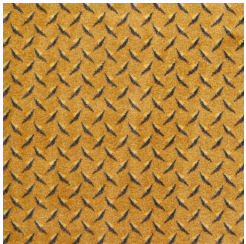

Diamond Plate #1504

Give your floors a metallic texture and industrial theme with Diamond Plate.

Product Details

Collection:	Kaleidoscope
Fiber	Premium WearOn® Nylon
Product Type:	Carpet
Pattern Repeat:	6" x 6"
Width:	13'6"
Backing:	Actionbac®
Country of Origin:	USA
Additional Options:	13'6" Broadloom

Colors

01 Gold

02 Steel Blue

03 Lead

Specifications are subject to normal manufacturing tolerances.
Sizes are approximate and actual carpet color may vary.

www.joycarpets.com