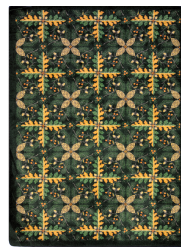

Bring the beauty of the outdoors into your home with Tahoe. This design incorporates rustic earth tones and natural elements which will complement the casual atmosphere of a mountain cottage or the trendy decor of a Colorado ski resort.

## Product Details

|                            |                       |
|----------------------------|-----------------------|
| <b>Collection:</b>         | Kaleidoscope          |
| <b>Fiber</b>               | Premium WearOn® Nylon |
| <b>Product Type:</b>       | Area Rugs             |
| <b>Backing:</b>            | SoftFlex®             |
| <b>Country of Origin:</b>  | USA                   |
| <b>Additional Options:</b> |                       |

3'10" x 5'4" Rectangle  
5'4" x 7'8" Rectangle  
7'8" x 10'9" Rectangle  
10'9" x 13'2" Rectangle

## Colors

01 Black

02 Dark Timber

03 Burgundy

04 Pine

Specifications are subject to normal manufacturing tolerances.  
Sizes are approximate and actual carpet color may vary.

[www.joycarpets.com](http://www.joycarpets.com)